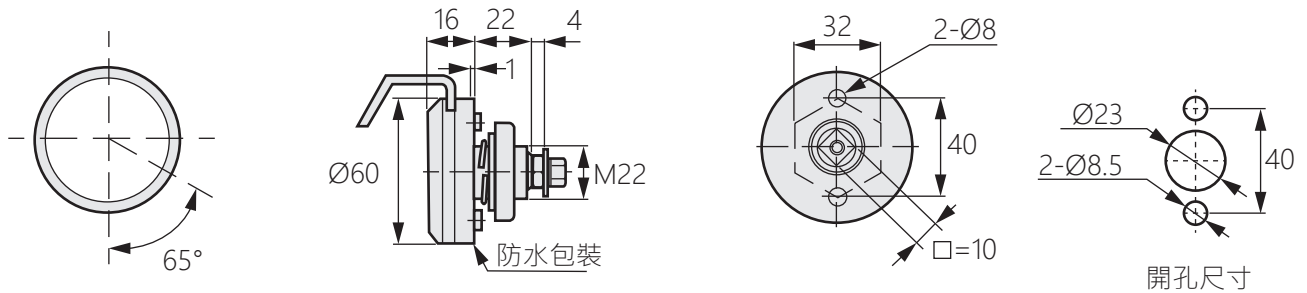

商品介紹 Product description

- 1.調整與門板安裝的基座方向可左右開門
- 2.配有密封防水膠、通用扳

- 材質：不鏽鋼/鋅合金
- 表面處理：鍍亮鉻
- 用途：配電盤、配電箱、空壓機
- 備註：扳手在撬動的同時，旋轉扳手從而開啟。

- Adjust the direction of installation with the door panel can be left and right
- With sealed waterproof glue and universal wrench.

- Material: SUS304,Zinc alloy
- Finish: Bright chrome plating
- Uses: distribution board, distribution box, Air compressor,etc.
- Note: Active and simultaneous simultaneous turning procedure.

[TM-172-1-1] 不鏽鋼

開孔尺寸

[TM-172-2-1] 鋅合金

開孔尺寸

[TM-172-2-2] 鋅合金

開孔尺寸

[TM-172-2-3] 鋅合金

開孔尺寸