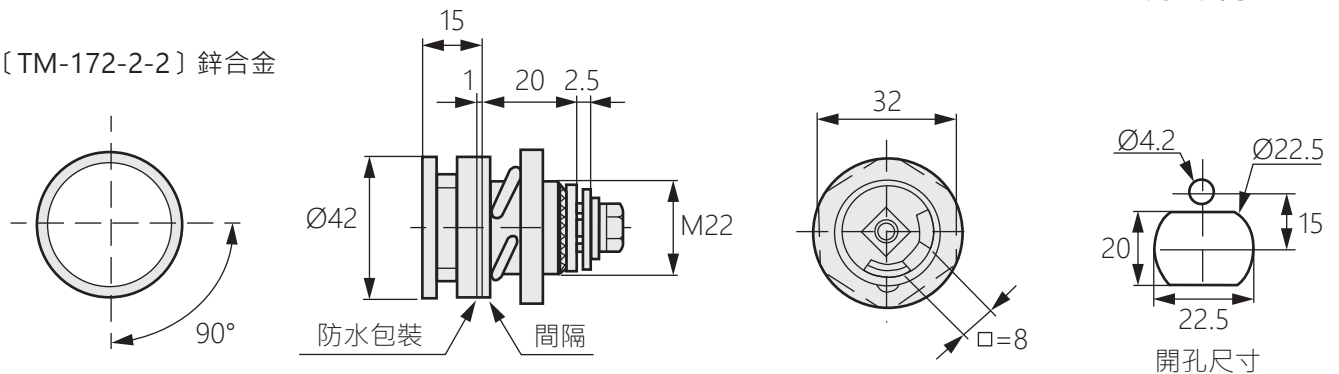

商品介紹 Product description

- 1.調整與門板安裝的基座方向可左右開門
- 2.配有密封防水膠、通用扳

- 材質：不鏽鋼/鋅合金
- 表面處理：鍍亮鉻
- 用途：配電盤、配電箱、空壓機
- 備註：扳手在撬動的同時，旋轉扳手從而開啟。

- Adjust the direction of installation with the door panel can be left and right
- With sealed waterproof glue and universal wrench.

- Material: SUS304,Zinc alloy
- Finish: Bright chrome plating
- Uses: distribution board, distribution box, Air compressor,etc.
- Note: Active and simultaneous simultaneous turning procedure.

[TM-172-1-1] 不鏽鋼

開孔尺寸

[TM-172-2-1] 鋅合金

開孔尺寸

[TM-172-2-2] 鋅合金

開孔尺寸

[TM-172-2-3] 鋅合金

開孔尺寸