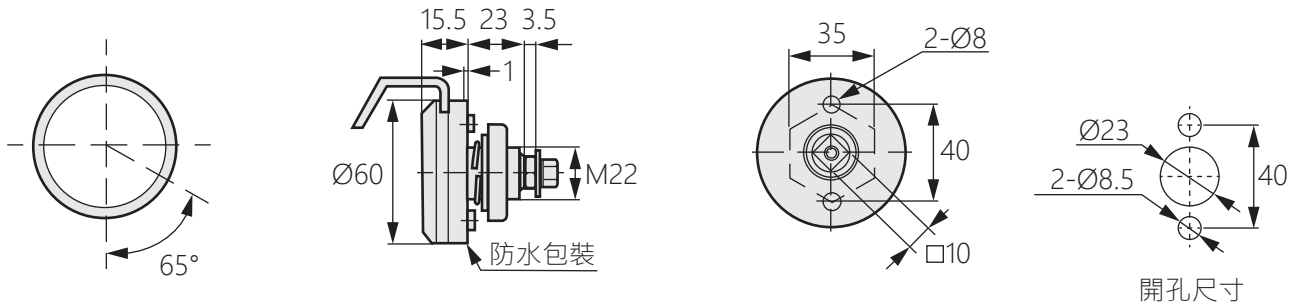

商品介紹 Product description

- 1.調整與門板安裝的基座方向可左右開門
- 2.配有密封防水膠、通用扳

- 材質：不鏽鋼/鋅合金
- 表面處理：鍍亮鉻
- 用途：配電盤、配電箱、空壓機
- 備註：扳手在撬動的同時，旋轉扳手從而開啟。

- Adjust the direction of installation with the door panel can be left and right
- With sealed waterproof glue and universal wrench.

- Material: SUS304,Zinc alloy
- Finish: Bright chrome plating
- Uses: distribution board, distribution box, Air compressor,etc.
- Note: Active and simultaneous simultaneous turning procedure.

[TM-172-1-1] 不鏽鋼

開孔尺寸

[TM-172-2-1] 鋅合金

開孔尺寸

[TM-172-2-2] 鋅合金

開孔尺寸

[TM-172-2-3] 鋅合金

開孔尺寸