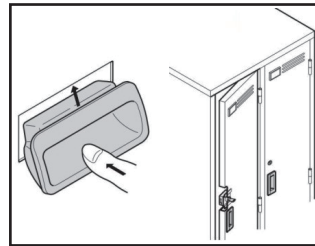

安裝示意圖

商品型號	適用板厚	荷重(Kg)
TG-746-1	1.2	30
TG-746-2	1.6	
TG-746-3	2