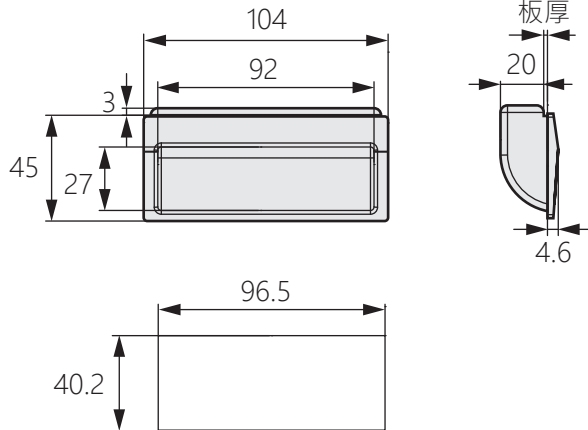

TG-746

嵌入式取手

Embedded pull

開孔尺寸

商品介紹 Product description

安裝時只需插入面板並按下固定夾即可，簡單便利。

- 材質：ABS
- 表面處理：黑色
- 用途：機箱機櫃、提拉門設備等

Installation is simple and convenient by simply inserting the panel and pressing the retaining clips.

- Material: ABS
- Finish: Black
- Uses: Chassis cabinets, sliding door equipment ,etc.

安裝示意圖

商品型號	適用板厚	荷重(Kg)
TG-746-1	1.2	30
TG-746-2	1.6	
TG-746-3	2	