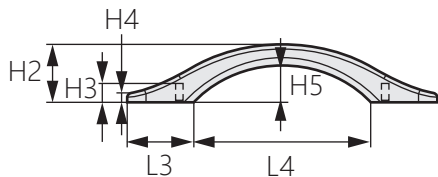

不鏽鋼弓形弧面拉手

TG-052

Stainless steel bow curved handle

商品介紹 Product description

1. 內部安裝螺絲，表面無安裝痕跡。
2. 弧面設計，外觀美觀大方。

- 材質：不鏽鋼SUS304
- 表面處理：鏡面拋光
- 用途：機箱機櫃、電櫃等

1. Internal installation screws, no installation marks on the surface.
2. Curved surface design, beautiful appearance.

- Material: Stainless steel SUS304
- Finish: Mirror polishing
- Uses: Chassis cabinets, electrical cabinets, etc.

商品型號	L1	L2	L3	L4	H1	H2	H3	H4	H5	R	M
TG-052-1	175.2	120	36.1	105.2	20	32.7	12	6	21.2	9	2-M5*0.8
TG-052-2	223	149	47	129	24.7	41	13	6.4	26.3	12.4	2-M6*1.0