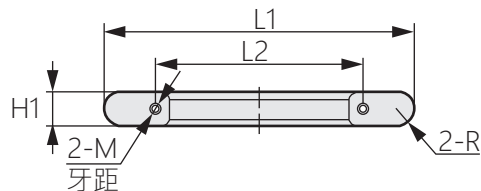

不鏽鋼弓形弧面拉手

TG-052

Stainless steel bow curved handle

商品介紹 Product description

1. 內部安裝螺絲，表面無安裝痕跡。
2. 弧面設計，外觀美觀大方。

- 材質：不鏽鋼SUS304
- 表面處理：鏡面拋光
- 用途：機箱機櫃、電櫃等

1. Internal installation screws, no installation marks on the surface.
2. Curved surface design, beautiful appearance.

- Material: Stainless steel SUS304
- Finish: Mirror polishing
- Uses: Chassis cabinets, electrical cabinets, etc.

商品型號	L1	L2	L3	L4	H1	H2	H3	H4	H5	R	M
TG-052-1	175.2	120	36.1	105.2	20	32.7	12	6	21.2	9	2-M5*0.8
TG-052-2	223	149	47	129	24.7	41	13	6.4	26.3	12.4	2-M6*1.0