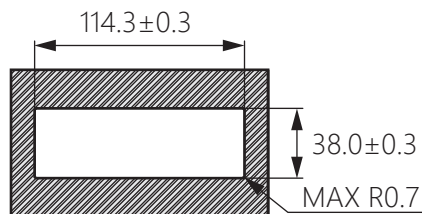

組合式取手

Flush pull

TG-005

安裝示意圖

〔開孔尺寸〕

商品介紹 Product description

可提供方便的間距來美化重型門板或是抽屜，雙片式設計夾住門板，可提供足夠的使用空間，而從面板表面僅只有最小的凸出，附帶6號BT自攻螺絲。

- 材質：ABS
- 表面處理：黑色
- 用途：機箱機櫃、提拉門設備等

Provides convenient spacing to beautify heavy door panels or drawers. The double-piece design clamps the door panel to provide enough space for use, with only minimal protrusion from the panel surface. 6 BT self-tapping screws are included.