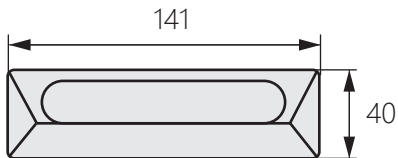

組合式取手

TG-001

Recessed pull

商品介紹 Product description

- 1.方便且快速安裝。
- 2.適用板厚：0.8-15mm。

●材質：面板-鋅合金、背蓋-ABS

1. Convenient and fast installation.
2. Applicable plate thickness: 0.8-15mm.

●Material: Panel-Zinc Alloy, Back Cover-ABS

開孔尺寸