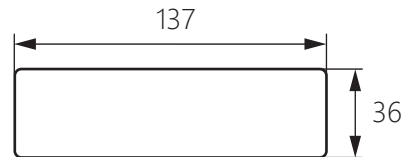

組合式取手

TG-001

Recessed pull

商品介紹 Product description

- 1.方便且快速安裝。
- 2.適用板厚：0.8-15mm。

●材質：面板-鋅合金、背蓋-ABS

1. Convenient and fast installation.
2. Applicable plate thickness: 0.8-15mm.

●Material: Panel-Zinc Alloy, Back Cover-ABS

開孔尺寸