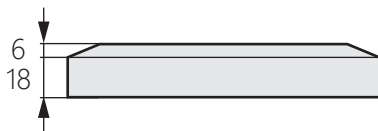

組合式取手

TG-001

Recessed pull

商品介紹 Product description

- 1.方便且快速安裝。
- 2.適用板厚：0.8-15mm。

●材質：面板-鋅合金、背蓋-ABS

1. Convenient and fast installation.
2. Applicable plate thickness: 0.8-15mm.

●Material: Panel-Zinc Alloy, Back Cover-ABS

開孔尺寸