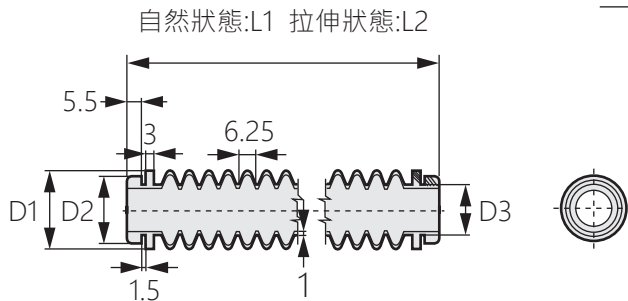

轉接線軟管

JT-064

Patch cord hose

商品型號	L1	L2	D1	D2	D3	D4
JT-064-1	230	330	29.5	25.5	18	19
JT-064-2	170	270	26	22	14.5	16

商品介紹 Product description

1. 柔性好·抗老化性強。
2. 適合彈簧伸展式設計·延展性優越。
3. 穿線時·將軟管壓縮後更容易穿過。

- 材質：天然橡膠
- 表面處理：黑色

1. Good flexibility and strong aging resistance.
2. It is suitable for spring extension design and has superior ductility.
3. When threading, compress the hose to make it easier to pass.

- Material: Natural rubber
- Finish: Black

安裝示意圖