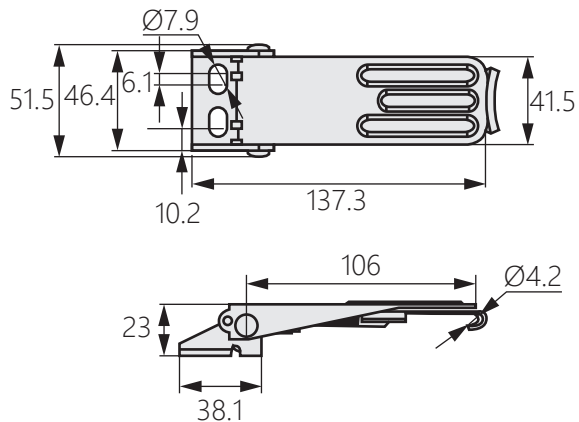

不鏽鋼平搭扣

Stainless steel flat buckle

DK-055

商品介紹 Product description

- 1.可安裝於側門或平門。
- 2.帶螺紋調節扣，迫緊強度可調節。

- 材質：不鏽鋼SUS304
- 表面處理：震動研磨
- 用途：電箱、電櫃等

1. Can be installed on side doors or flat doors.
2. With threaded adjustment buckle,the pressing strength can be adjusted.

- Material: Stainless steel SUS304
- Finish: Vibration grinding
- Uses: Electric box,electric cabinet,etc.