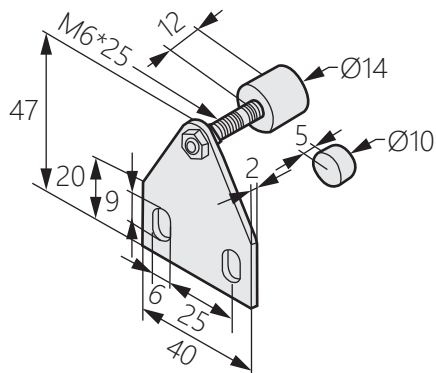

鋁型材門阻搭扣

DK-044

Aluminum profile door stop buckle

商品介紹 Product description

- 材質：鐵
- 表面處理：鍍鎳

- Material:Stainless steel SUS304 dewaxing casting
- Finish: Vibration grinding

[DK-044-1]

[DK-044-2]

安裝示意圖