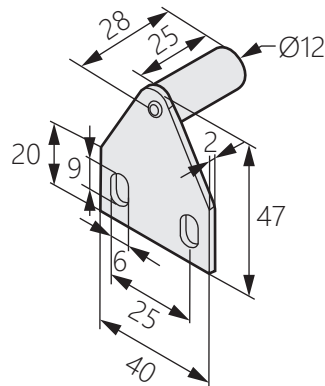

鋁型材門阻搭扣

DK-044

Aluminum profile door stop buckle

商品介紹 Product description

- 材質：鐵
- 表面處理：鍍鎳

- Material:Stainless steel SUS304 dewaxing casting
- Finish: Vibration grinding

[DK-044-1]

[DK-044-2]

安裝示意圖